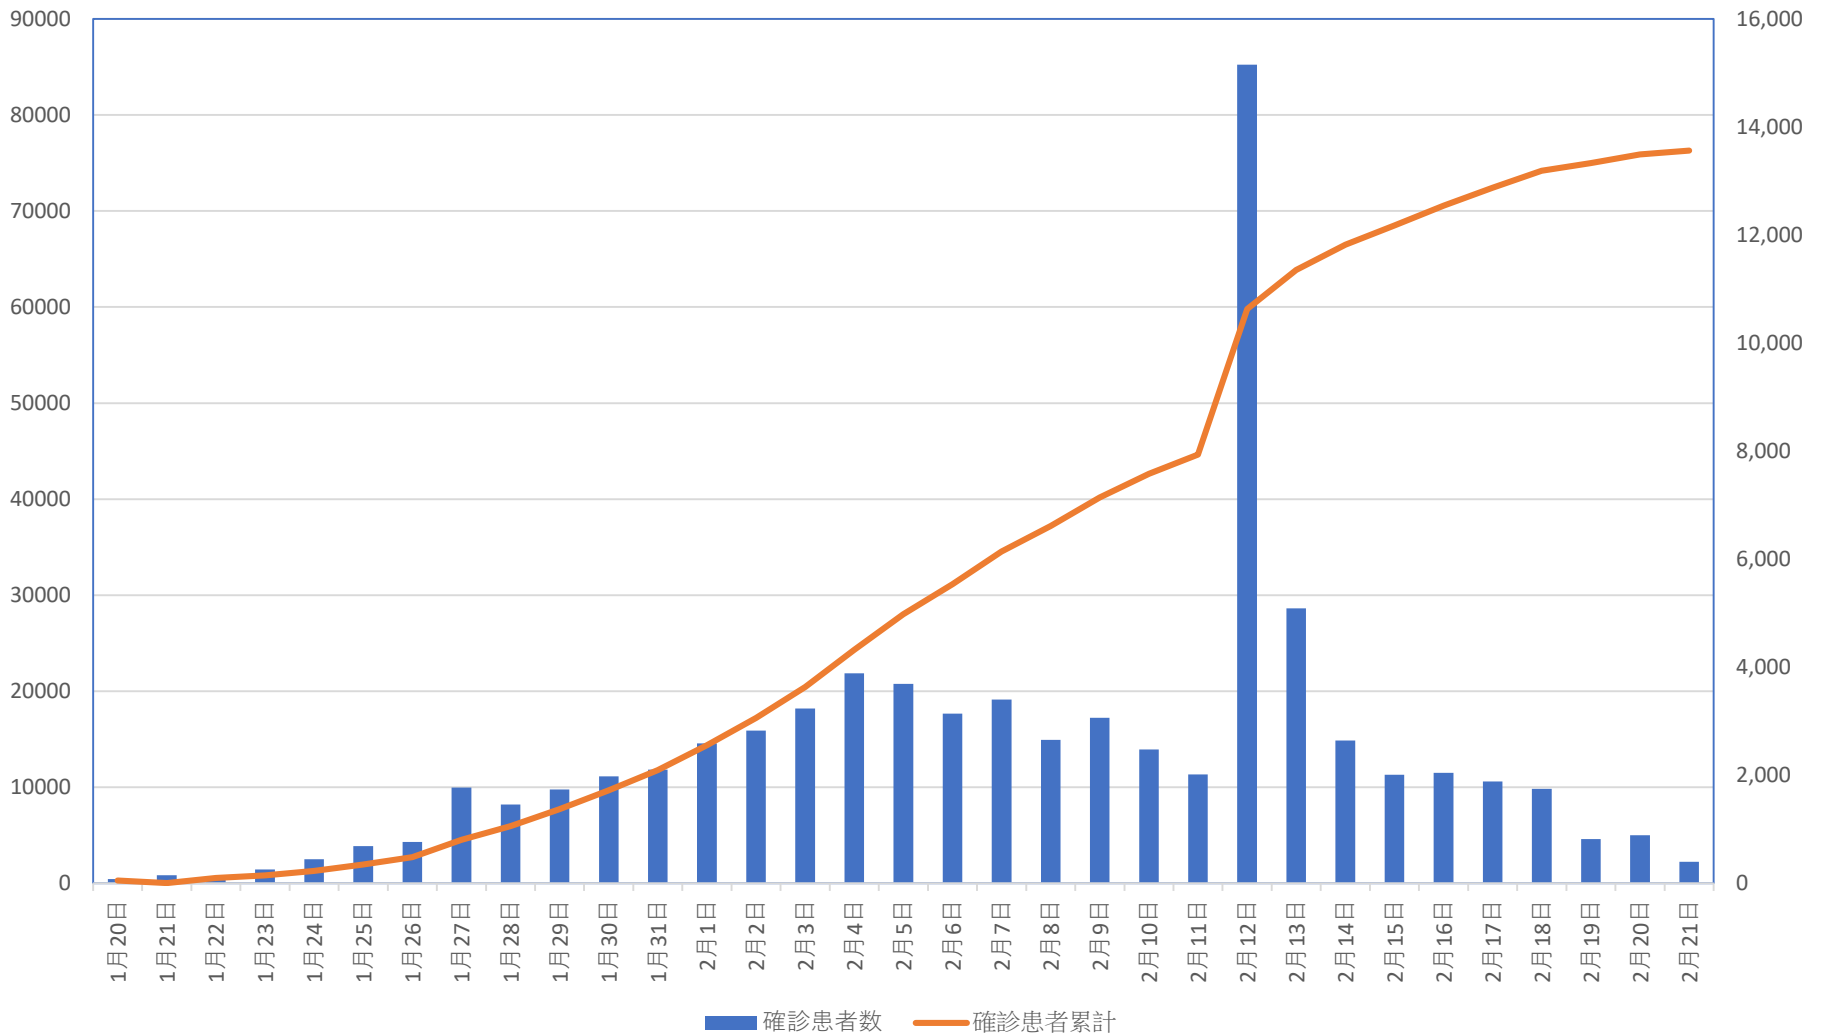

COVID-19 発症者数増加累計

as of Feb. 22, 2020

武漢肺炎患者数増加・累計

COVID-19死者数増加累計

as of Feb. 22, 2020

武漢肺炎死者数増加・累計